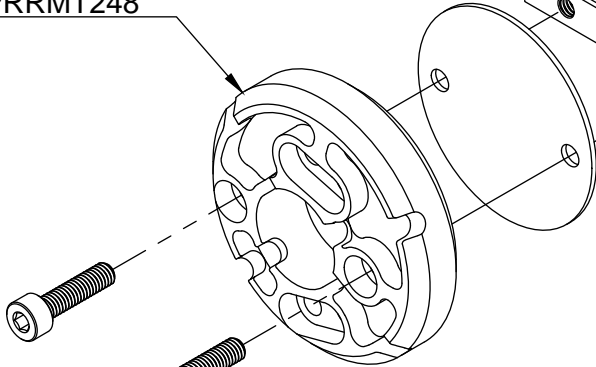

Top ↑

M4x12mm

M6x25mm

Installation:

PRRMT248

M4x16mm

M5x10mm

Check Orientation:

Motor Side

Single ESC Side

Install M6 Bolt through Frame