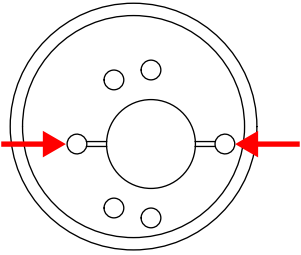

Top ↑

M4x12mm

M6x25mm

Installation:

PRRMT248

M4x16mm

M5x10mm

Check Orientation:

Motor Side

Single ESC Side

Install M6 Bolt through Frame