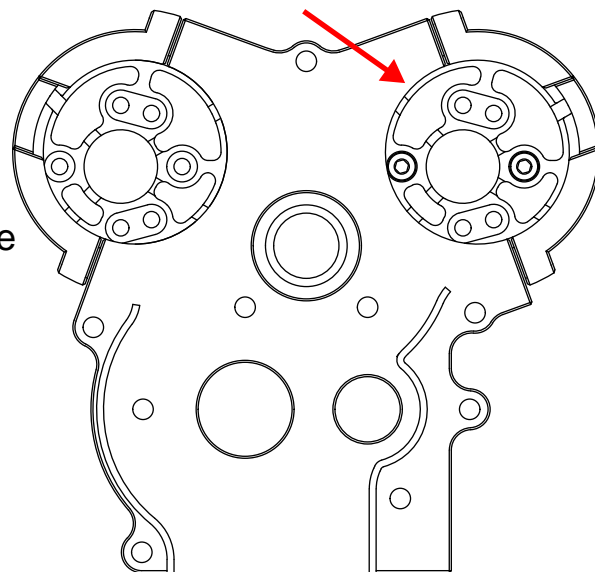

Top ↑

M4x12mm

M6x25mm

Installation:

PRRMT248

M4x16mm

M5x10mm

Check Orientation:

Motor Side

Single ESC Side

Install M6 Bolt through Frame